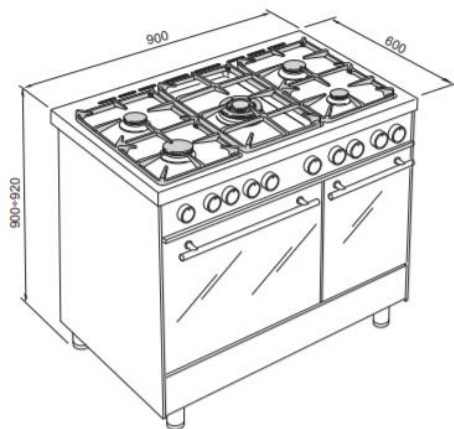

Kenwood CK425

Dual fuel Twin cavity range cooker in black glass – 90 cm

COOKTOP

Stainless steel cooktop
5 gas burners including 3.5 kW Triple ring burner
Cast iron pan-supports plus cast iron wok stand

FAN MAIN OVEN – Drop down door

4 functions fan electric oven
Electric grill – fan cooking mode – fan circular element – cooling fan
Minute minder 120'
Interior light
Cooling fan system
«Easy to clean» special enamel coating
Double glass door with removable inner door glass for cleaning
Usable volume: 70 litres – B Energy rating
ACCESSORIES: Grill pan and trivet, Flat Shelf

SMALL OVEN – Drop down door

Conventional electric oven (three functions)
Electric grill
Interior light
Cooling fan system
Double glass door with removable inner door glass for cleaning
«Easy to clean» special enamel coating
Usable volume: 45 litres – B Energy rating
ACCESSORIES: Grill pan and trivet and two wire handles, rotisserie, plate warmer rack in chrome

Storage compartment with drop down door

LPG conversion kit

Main Oven

Small Oven