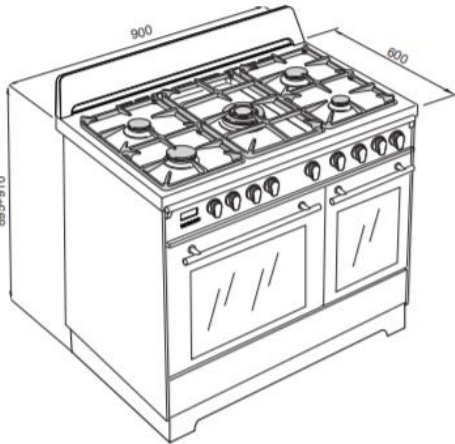

Kenwood CK425-CR

Dual fuel Twin cavity range cooker Vintage in cream - 90 cm

COOKTOP

Black enamelled cooktop
5 gas burners including 4 kW Triple ring burner
Cast iron pan-supports plus cast iron wok stand.
Brushed stainless steel towel rail & matching control knobs
Vintage 120 mm black enamelled splashback

MULTIFUNCTION MAIN OVEN – Drop down door

8 functions thermostatic electric oven
Electric grill – fan cooking mode – fan circular element – cooling fan
Full electronic cooking programmer (start/end of cooking),
Interior light
Cooling fan system
«Easy to clean» special enamel coating
Double glass door with removable inner door glass for cleaning
Usable volume: 70 litres – B Energy rating
ACCESSORIES: Grill pan and trivet, Flat Shelf

SMALL OVEN – Drop down door

Thermostatic electric oven (five functions)
Electric grill
Interior light
Cooling fan system
Double glass door with removable inner door glass for cleaning
«Easy to clean» special enamel coating
Usable volume: 45 litres – B Energy rating
ACCESSORIES: Grill pan and trivet and two wire handles, rotisserie, plate warmer rack in chrome